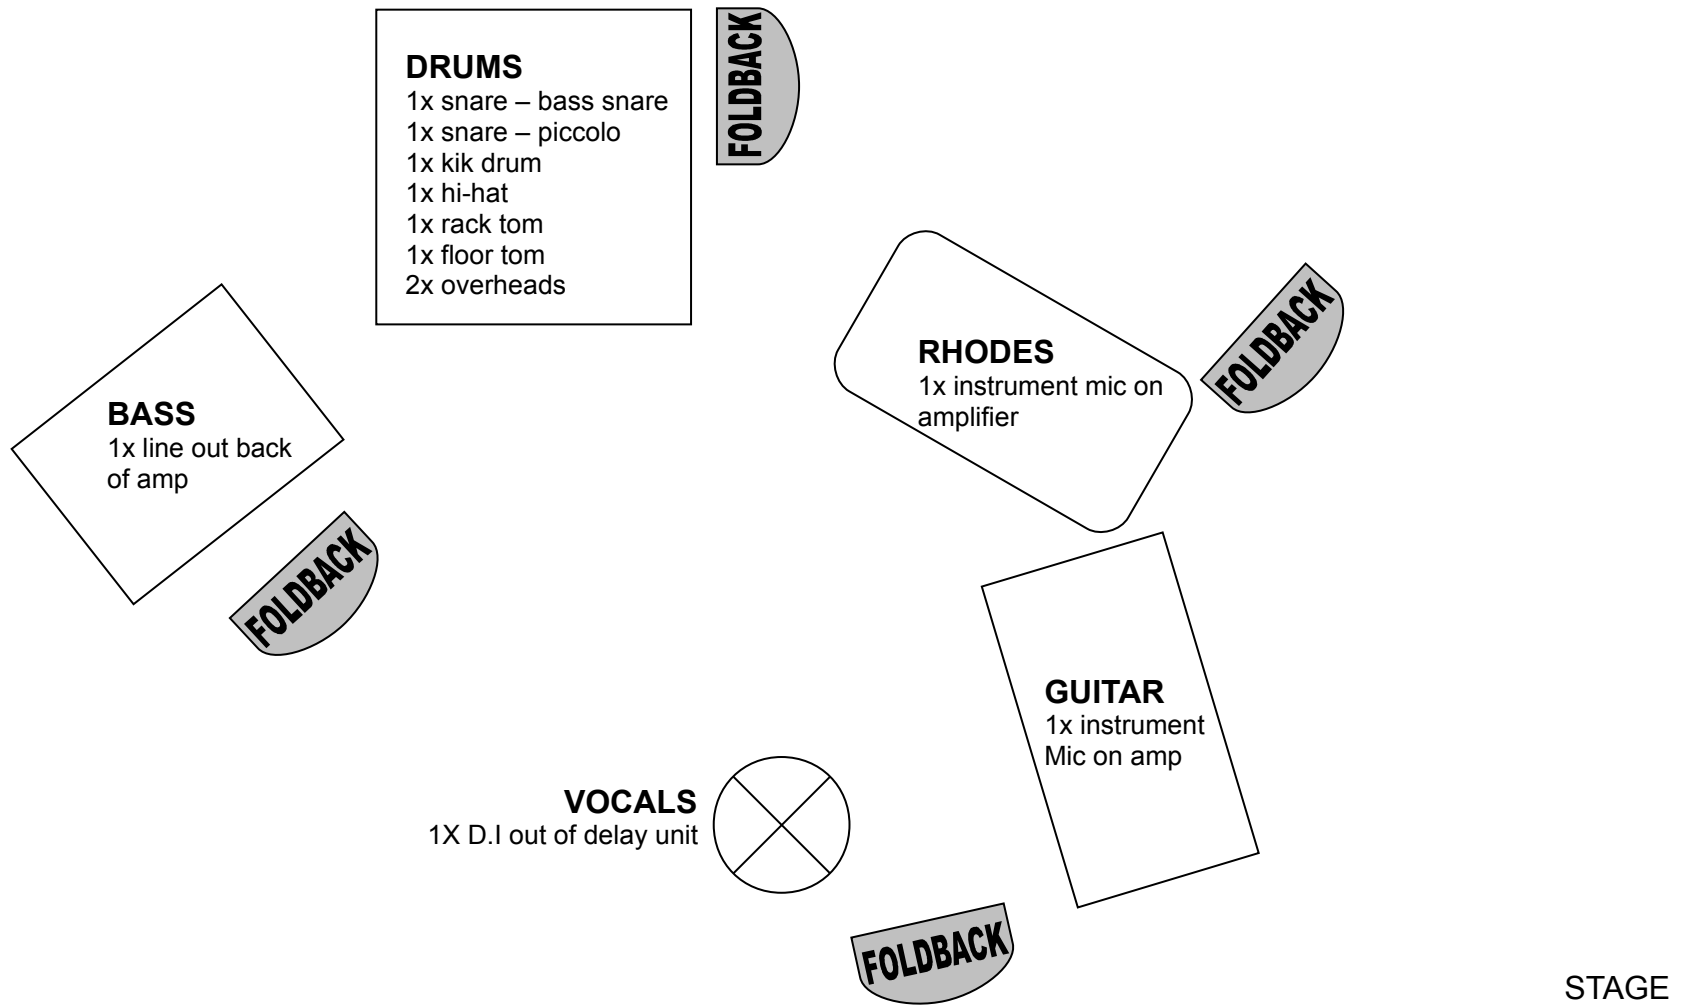

ENTROPIC

TECHNICAL REQUIREMENTS

TECHNICAL REQUIREMENTS

[14 channels required]
 10x instrument mics
 1x vocal mic
 1x D.I
 1x lines (bass guitar)
 4x Foldback Wedges

ENTROPIC PERSONNEL

1/ Hal	Electric & Double Bass	line from amp
2/ Conrad	Guitar & Vocals	mic on amp / D.I for vocals
3/ Campbell	Rhodes	mic on amp
4/ Robbie	Drums	